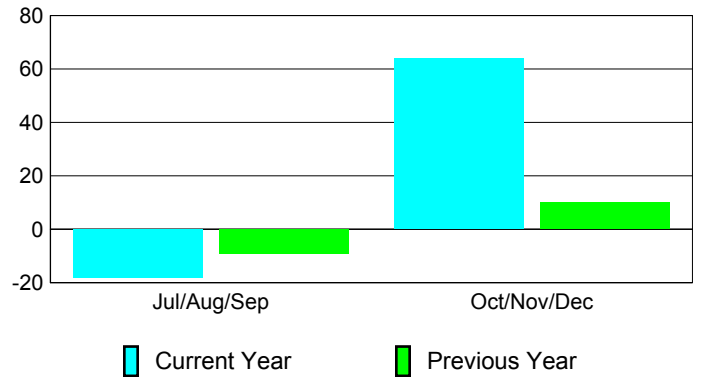

Comparison of Membership Gain/Loss

Current Year Compared to the Previous Year