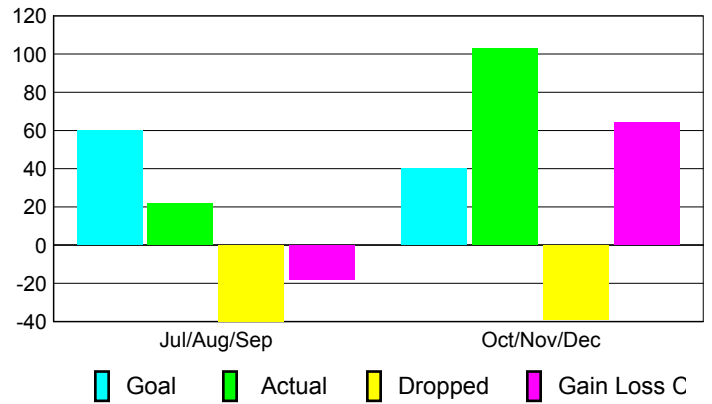

### YTD Status Quo Clubs 2010-2011

Status Quo Clubs Compared to Status Quo Members

## MEMBERSHIP

**Membership Results  
2010-2011**

**Membership  
2009-2010**

Month	Net Memb Goal	Actual New Memb	Actual Dropped Memb	Gain/Loss of Memb	Gain/Loss of Memb
Jul/Aug/Sep	60	22	-40	-18	-9
Oct/Nov/Dec	40	103	-39	64	10
<b>Totals</b>	<b>100</b>	<b>125</b>	<b>-79</b>	<b>46</b>	<b>1</b>

### Membership Results 2010-2011

Goal, New, Dropped, Gain/Loss

### Comparison of Membership Gain/Loss

Current Year Compared to the Previous Year