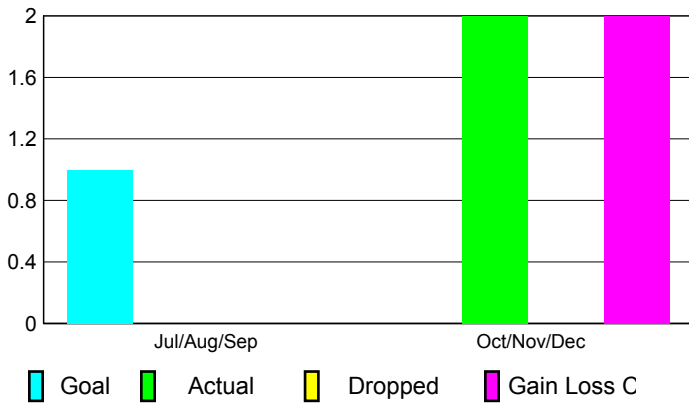

## CLUBS

**Club Results  
2010-2011**

**Clubs  
2009-2010**

Month	New Club Goal	Actual New Clubs	Actual Dropped Clubs	Gain/Loss of Clubs	Gain/Loss of Clubs
Jul/Aug/Sep	1	0	0	0	0
Oct/Nov/Dec	0	2	0	2	0
<b>Totals</b>	<b>1</b>	<b>2</b>	<b>0</b>	<b>2</b>	<b>0</b>

### Club Results 2010-2011

Goal, New, Dropped, Gain/Loss

### Comparison of Club Gain/Loss

Current Year Compared to the Previous Year